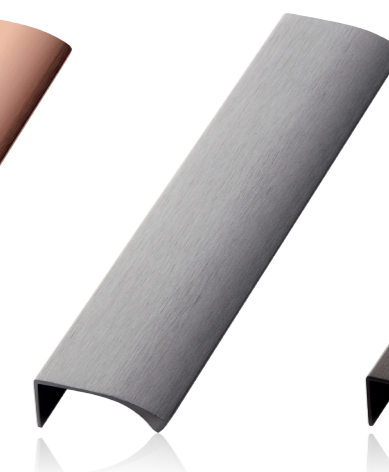

# Edge Straight

*New range. 8 finishes. New opportunities.*

**furnipart**

THE STAR ON YOUR FURNITURE  
furnipart.com

08 - Bright chrome

12 - Bright anodised

66 - Inox look

31 - Brass brushed lacq.

87 - Brushed rose gold

91 - Brushed anthracite

94 - Antique bronze

9010 - White

**EDGE STRAIGHT**

419720xxx **Design** Adam Laws **Material** Aluminium **Centre distance** 20 - 2x80 - 2x160  
**Length** 40 - 200 - 350 **Width** 41 **Height** 8