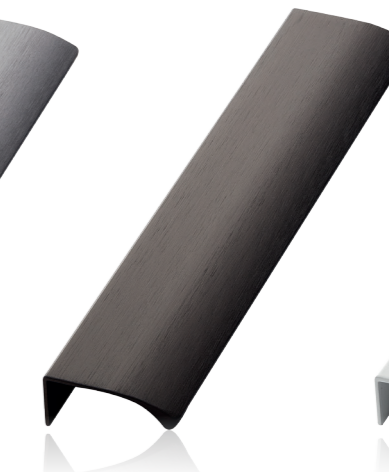

# Edge Straight

*New range. 8 finishes. New opportunities.*

**furnipart**

THE STAR ON YOUR FURNITURE  
furnipart.com

08 - Bright chrome

12 - Bright anodised

66 - Inox look

31 - Brass brushed lacq.

87 - Brushed rose gold

91 - Brushed anthracite

94 - Antique bronze

9010 - White

**EDGE STRAIGHT**

419720xxx **Design** Adam Laws **Material** Aluminium **Centre distance** 20 - 2x80 - 2x160  
**Length** 40 - 200 - 350 **Width** 41 **Height** 8