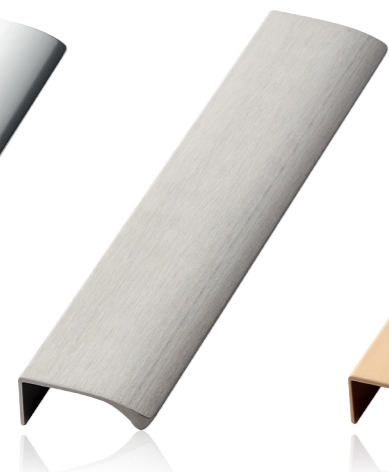

# Edge Straight

*New range. 8 finishes. New opportunities.*

**furnipart**

THE STAR ON YOUR FURNITURE  
furnipart.com

08 - Bright chrome

12 - Bright anodised

66 - Inox look

31 - Brass brushed lacq.

87 - Brushed rose gold

91 - Brushed anthracite

94 - Antique bronze

9010 - White

**EDGE STRAIGHT**

419720xxx **Design** Adam Laws **Material** Aluminium **Centre distance** 20 - 2x80 - 2x160  
**Length** 40 - 200 - 350 **Width** 41 **Height** 8